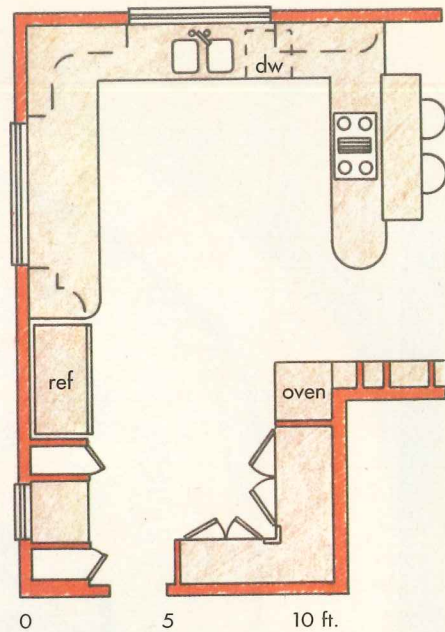

a fresh take

on history

Photographer: David Livingston

Topped with hefty soffits, divided-light windows echo the fine-lined details of custom cabinets. Upper cabinet doors are accented with stained glass and copper strips.

Copper, koa wood and gold-toned granite (left and below) add warm-as-toast character to an all-white kitchen. A collection of vintage toasters, some dating back to the 1920s, are displayed on open shelves. The cooktop peninsula (right) separates the kitchen from an adjacent family room.

Art and architecture renew a 1911 kitchen

THE NEW OWNERS OF A 1911 CRAFTSMAN-STYLE HOUSE HAD TWO prime directives for Berkeley, California, architect Robert Nebolon: Right the wrongs of a 1970s updating that all but obliterated the vintage character of their kitchen, and create a new but historically evocative kitchen capable of catering to the needs of a modern family of four. Moving a basement stairway from the kitchen to the outside of the house and eliminating an old chimney flue gave the architect room to maneuver and nearly doubled the kitchen's size to 225 square feet. Two-thirds of the resulting rectangular space became an efficient U-shaped work zone with long runs of granite counters, interrupted only by a double-bowl sink and a peninsula cooktop. The remaining third, at the opposite end of the kitchen, was lined with tall pantry cabinets. Having finessed a sensible floor plan, Nebolon looked to the past for inspiration for the design of the custom cabinets. He found it in the white painted cabinets of early-twentieth-century Scottish architect and designer Charles Rennie Mackintosh, who used vertical wood strips and squares for surface decoration, and the Dutch painter Piet Mondrian. Nebolon's cabinet doors and drawers—segmented with wood strips and inlaid with blocks of copper and koa wood—combine elements of both, evoking a period style without reproducing it.